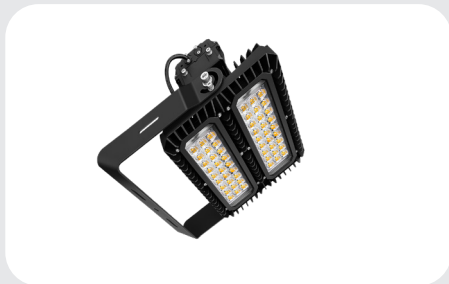

Star Sport Stadionstrahler 230W, 5.700K, 33.700lm, 1x2 Module, IP66, CRI>70, -30°C - +50°C, IK10, D-Zertifikat, ENEC- Zukassung 50.000h
LxBxH : 373x340x185mm

1550,00 €/Stk.

NLFLS-0900-57SS

Star Sport Stadionstrahler 450W, 5.700K, 65.700lm, 2x2 Module, IP66, CRI>70, -30°C - +50°C, IK10, D-Zertifikat, ENEC- Zukassung 50.000h
LxBxH : 685x390x249mm

3140,95 €/Stk.

Star Sport Stadionstrahler 650W, 5.700K, 100.100lm, 3x2 Module, IP66, CRI>70, -30°C - +50°C, IK10, D-Zertifikat, ENEC- Zukassung 50.000h
LxBxH : 890x390x249mm

4645,50 €/Stk.

NLFLS-240-40HB