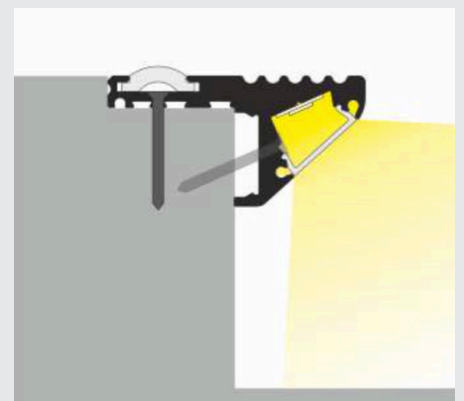

10,80 €/Stk.

PARGL-04T

Transparentes
Antirutsch-Gummi 1000mm

3,90 €/Stk.

PARGL-04B

Schwarzes Antirutsch-Gummi
1000mm

3,90 €/Stk.

Ground Line