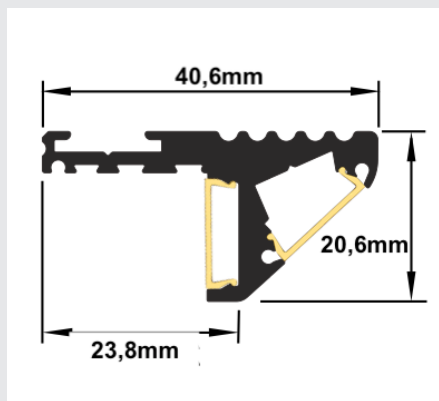

10,80 €/Stk.

PARGL-04T

Transparentes
Antirutsch-Gummi 1000mm

3,90 €/Stk.

PARGL-04B

Schwarzes Antirutsch-Gummi
1000mm

3,90 €/Stk.

Ground Line