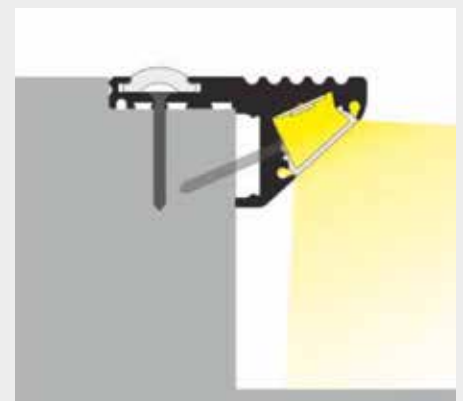

10,80 €/Stk.

PARGL-04T

Transparentes
Antirutsch-Gummi 1000mm

3,90 €/Stk.

PARGL-04B

Schwarzes Antirutsch-Gummi
1000mm

3,90 €/Stk.

Ground Line