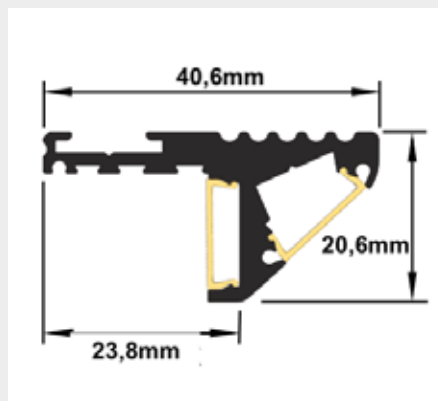

10,80 €/Stk.

PARGL-04T

Transparentes
Antirutsch-Gummi 1000mm

3,90 €/Stk.

PARGL-04B

Schwarzes Antirutsch-Gummi
1000mm

3,90 €/Stk.

Ground Line